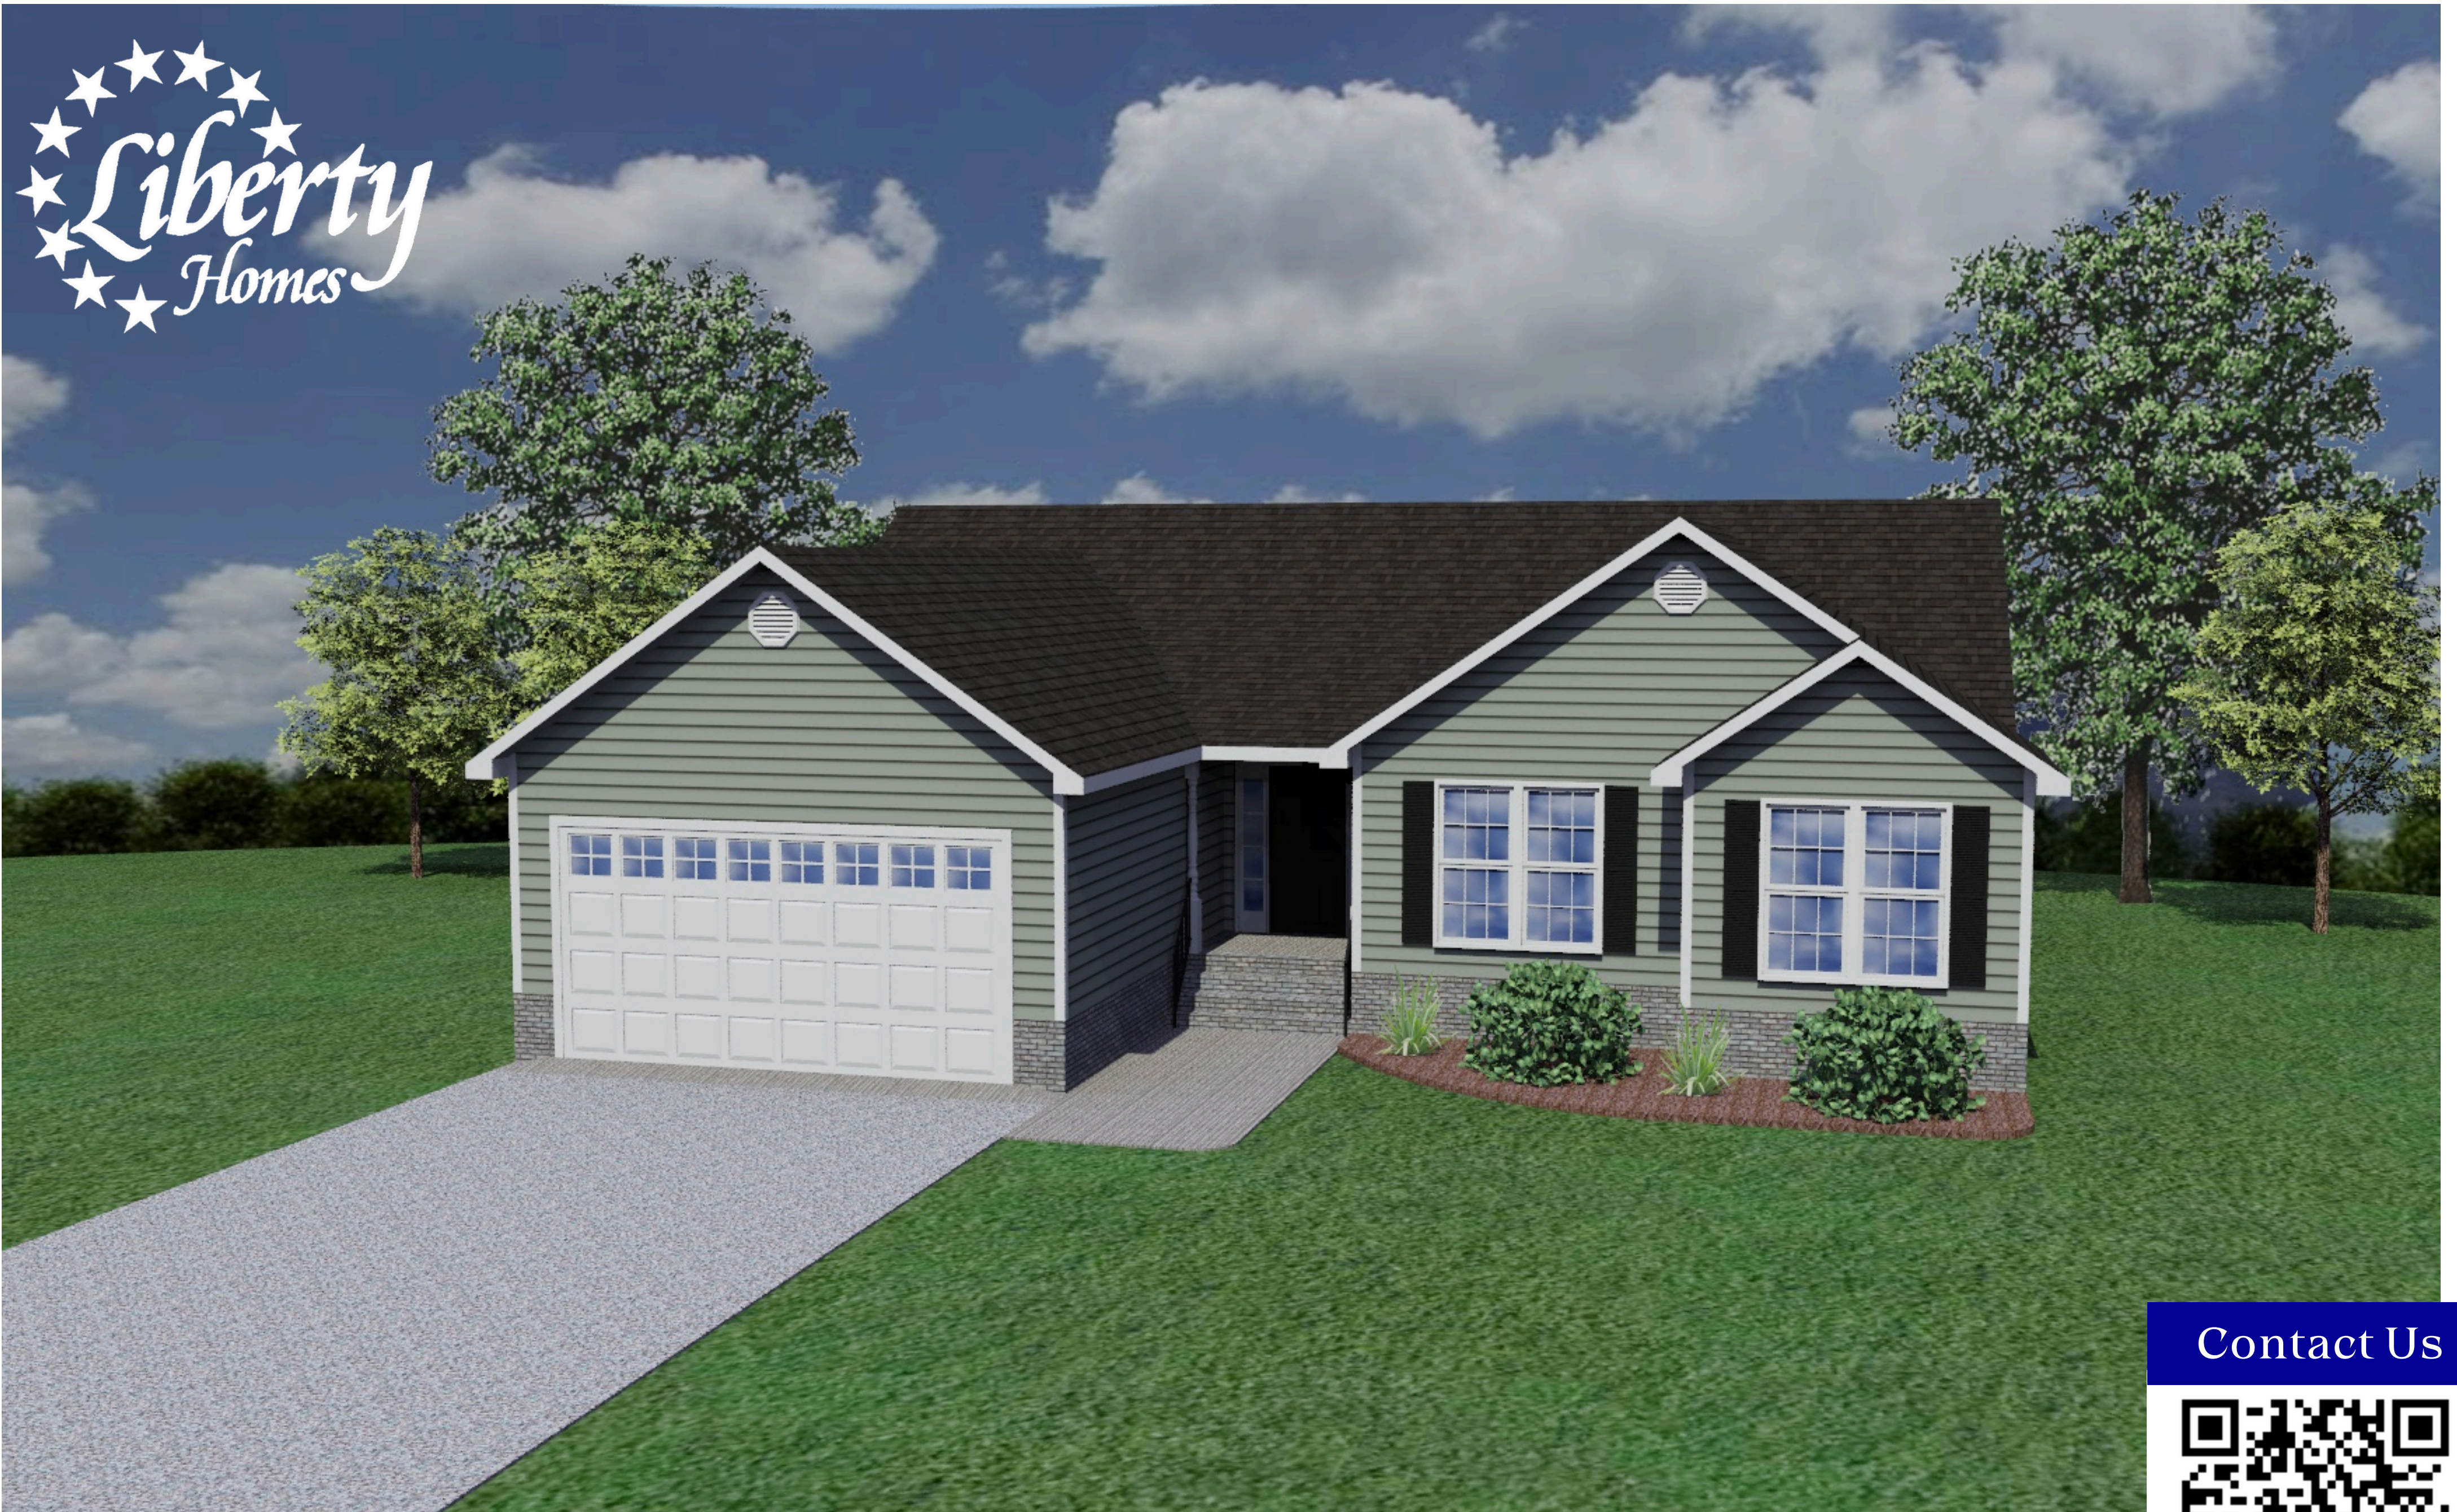

THE WILSON

ELEVATION A

Renderings and Plans are for marketing purposes only and are shown with additional options including siding . This information is deemed accurate, but cannot be guaranteed. Builder reserves the right to make changes at any time.

Contact Us

THE WILSON

OPTIONAL ELEVATIONS

Additional Elevations shown w/ shake, board and batten, PVC window trim, and/or architectural gable accents.

Elevation A

Elevation A

Elevation A

Renderings and Plans are for marketing purposes only and are shown with additional options including siding. This information is deemed accurate, but cannot be guaranteed. Builder reserves the right to make changes at any time.

THE WILSON

1667 Finished Square Feet
1 Level/3BR/2BA
Spacious Great Room
Dining Room
2-Car Garage

Liberty Homes VA, Inc.
8249 Crown Colony
Parkway
Mechanicsville, VA 23116

Phone: (804) 730-7770
LibertyHomesVA.com