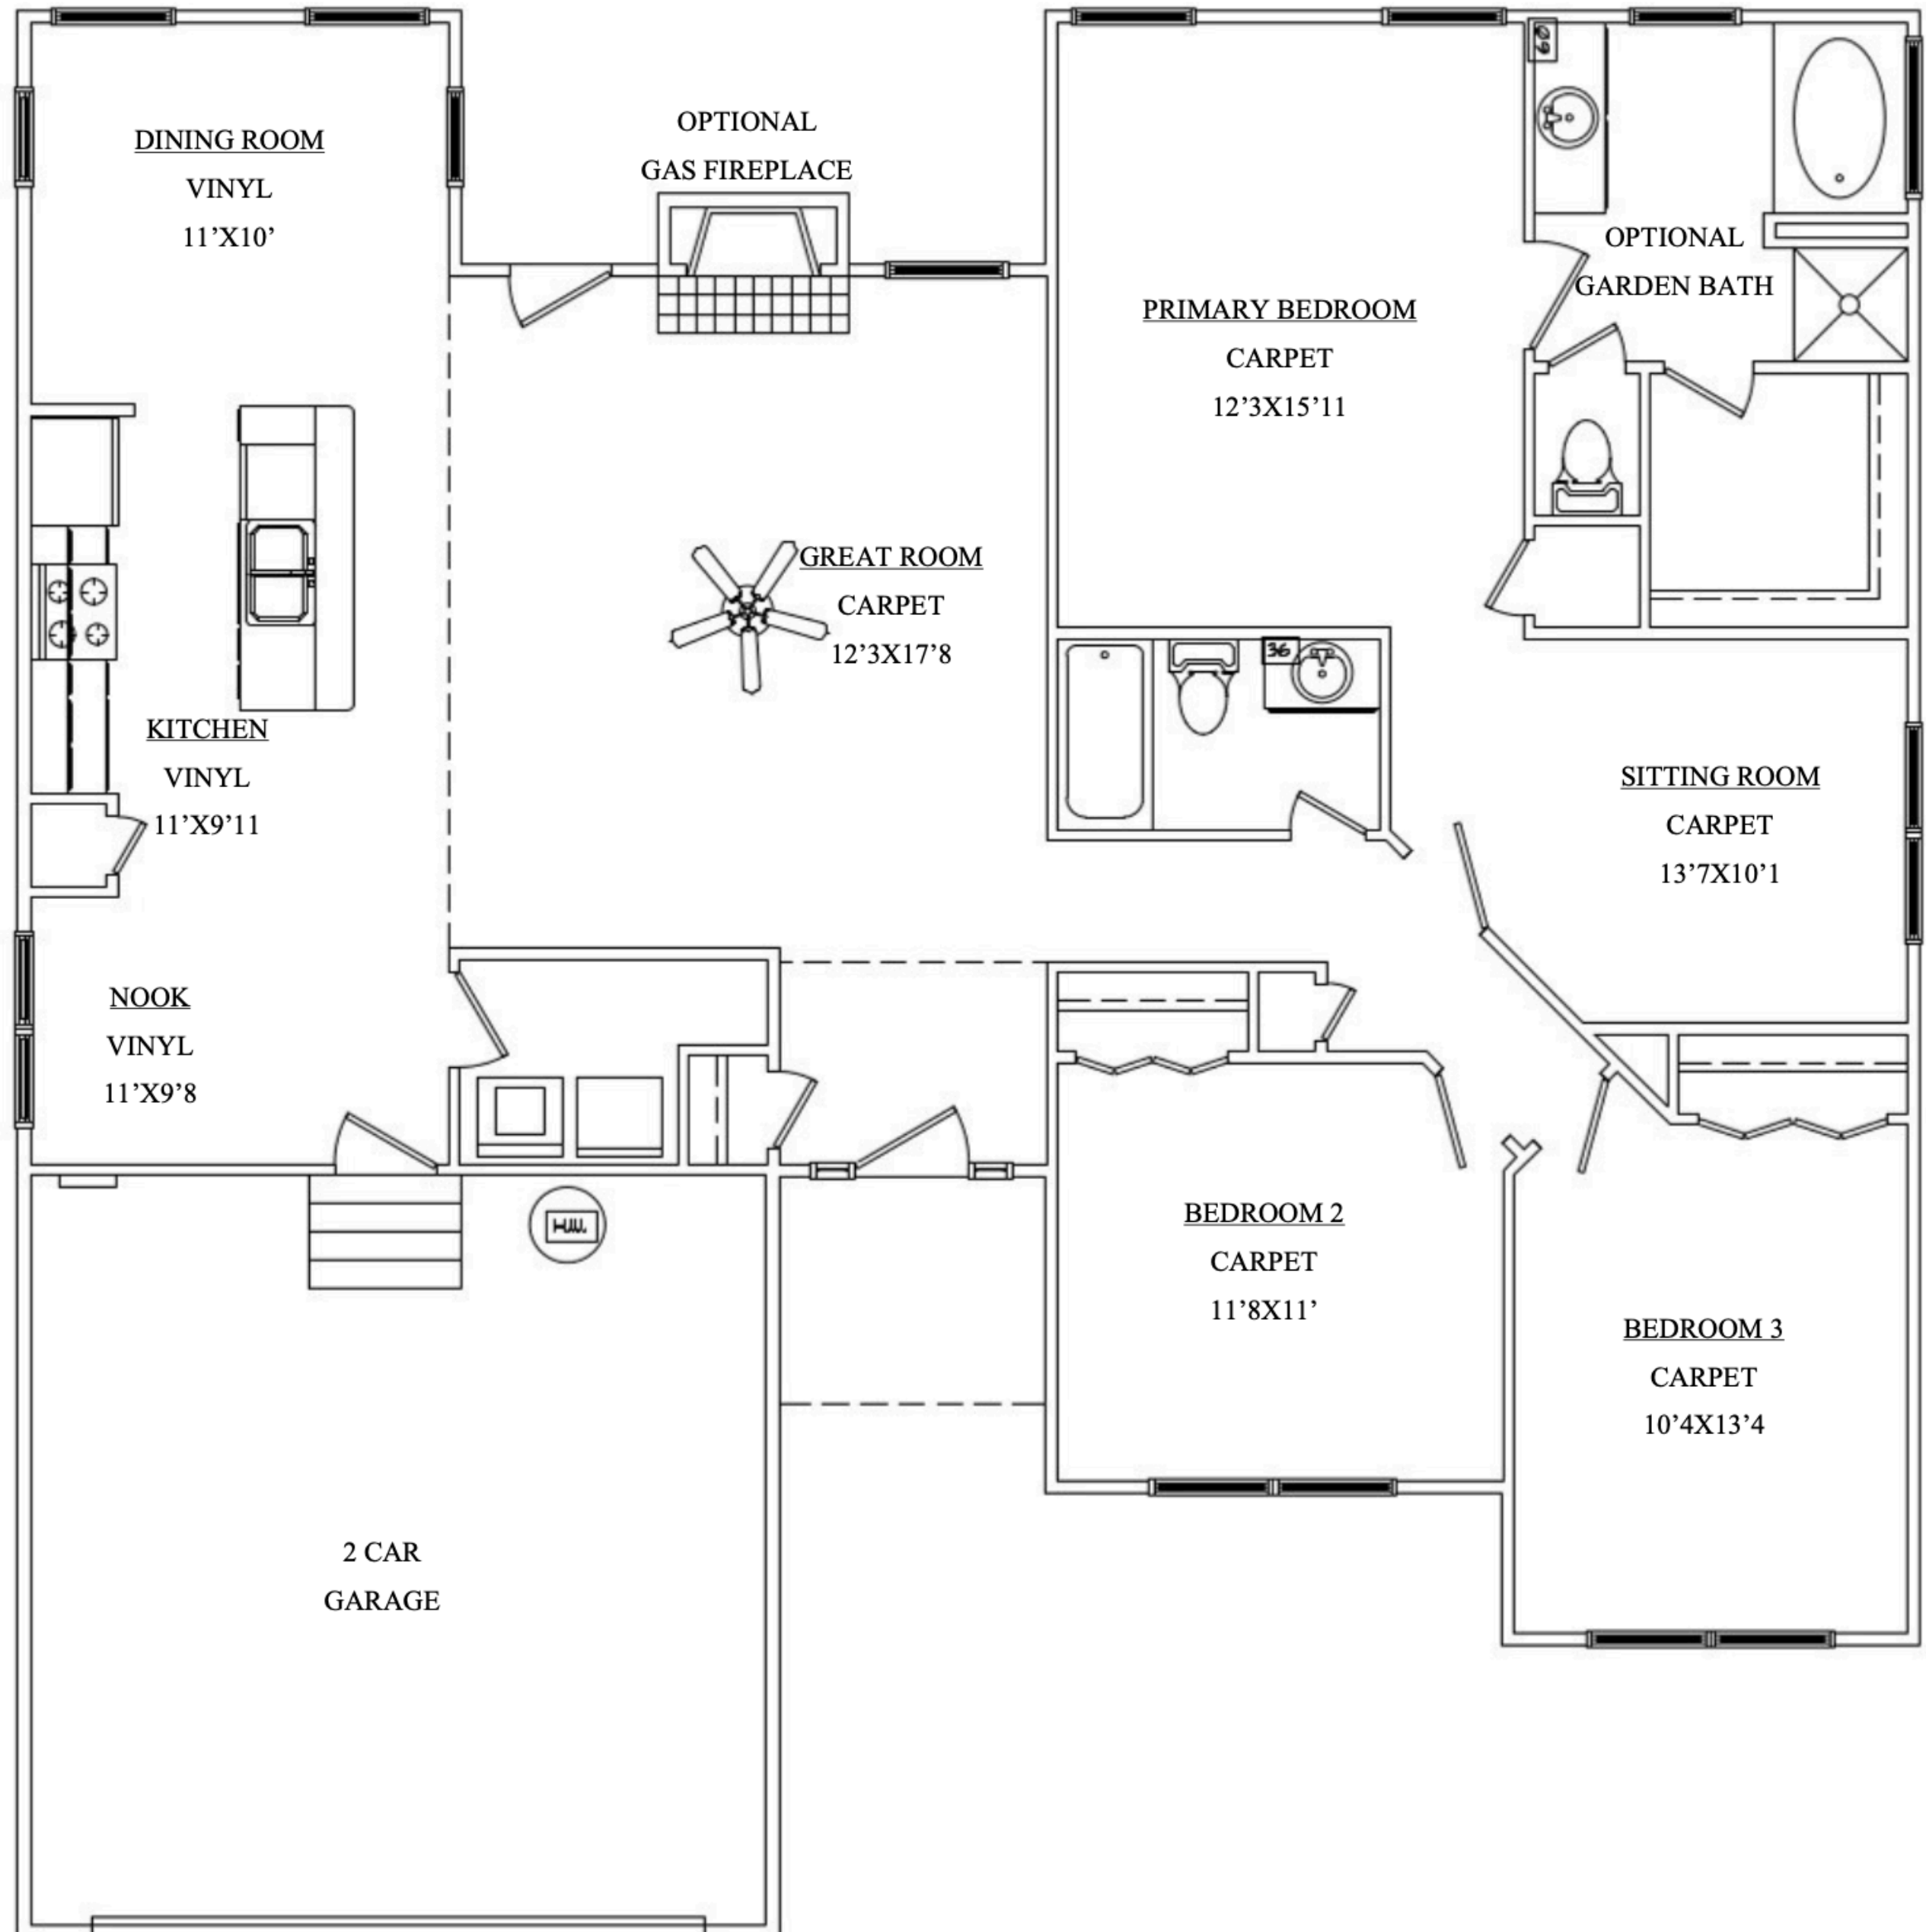

THE WILSON

ELEVATION A

Renderings and Plans are for marketing purposes only and are shown with additional options including siding . This information is deemed accurate, but cannot be guaranteed. Builder reserves the right to make changes at any time.

Contact Us

THE WILSON

OPTIONAL ELEVATIONS

Additional Elevations shown w/ shake, board and batten, PVC window trim, and/or architectural gable accents.

Elevation A

Elevation A

Elevation A

Renderings and Plans are for marketing purposes only and are shown with additional options including siding. This information is deemed accurate, but cannot be guaranteed. Builder reserves the right to make changes at any time.

THE WILSON

1667 Finished Square Feet
1 Level/3BR/2BA
Spacious Great Room
Dining Room
2-Car Garage

Liberty Homes VA, Inc.
8249 Crown Colony
Parkway
Mechanicsville, VA 23116

Phone: (804) 730-7770
LibertyHomesVA.com

First Floor

Renderings and Plans are for marketing purposes only and are shown with additional options including siding. This information is deemed accurate, but cannot be guaranteed. Builder reserves the right to make changes at any time.