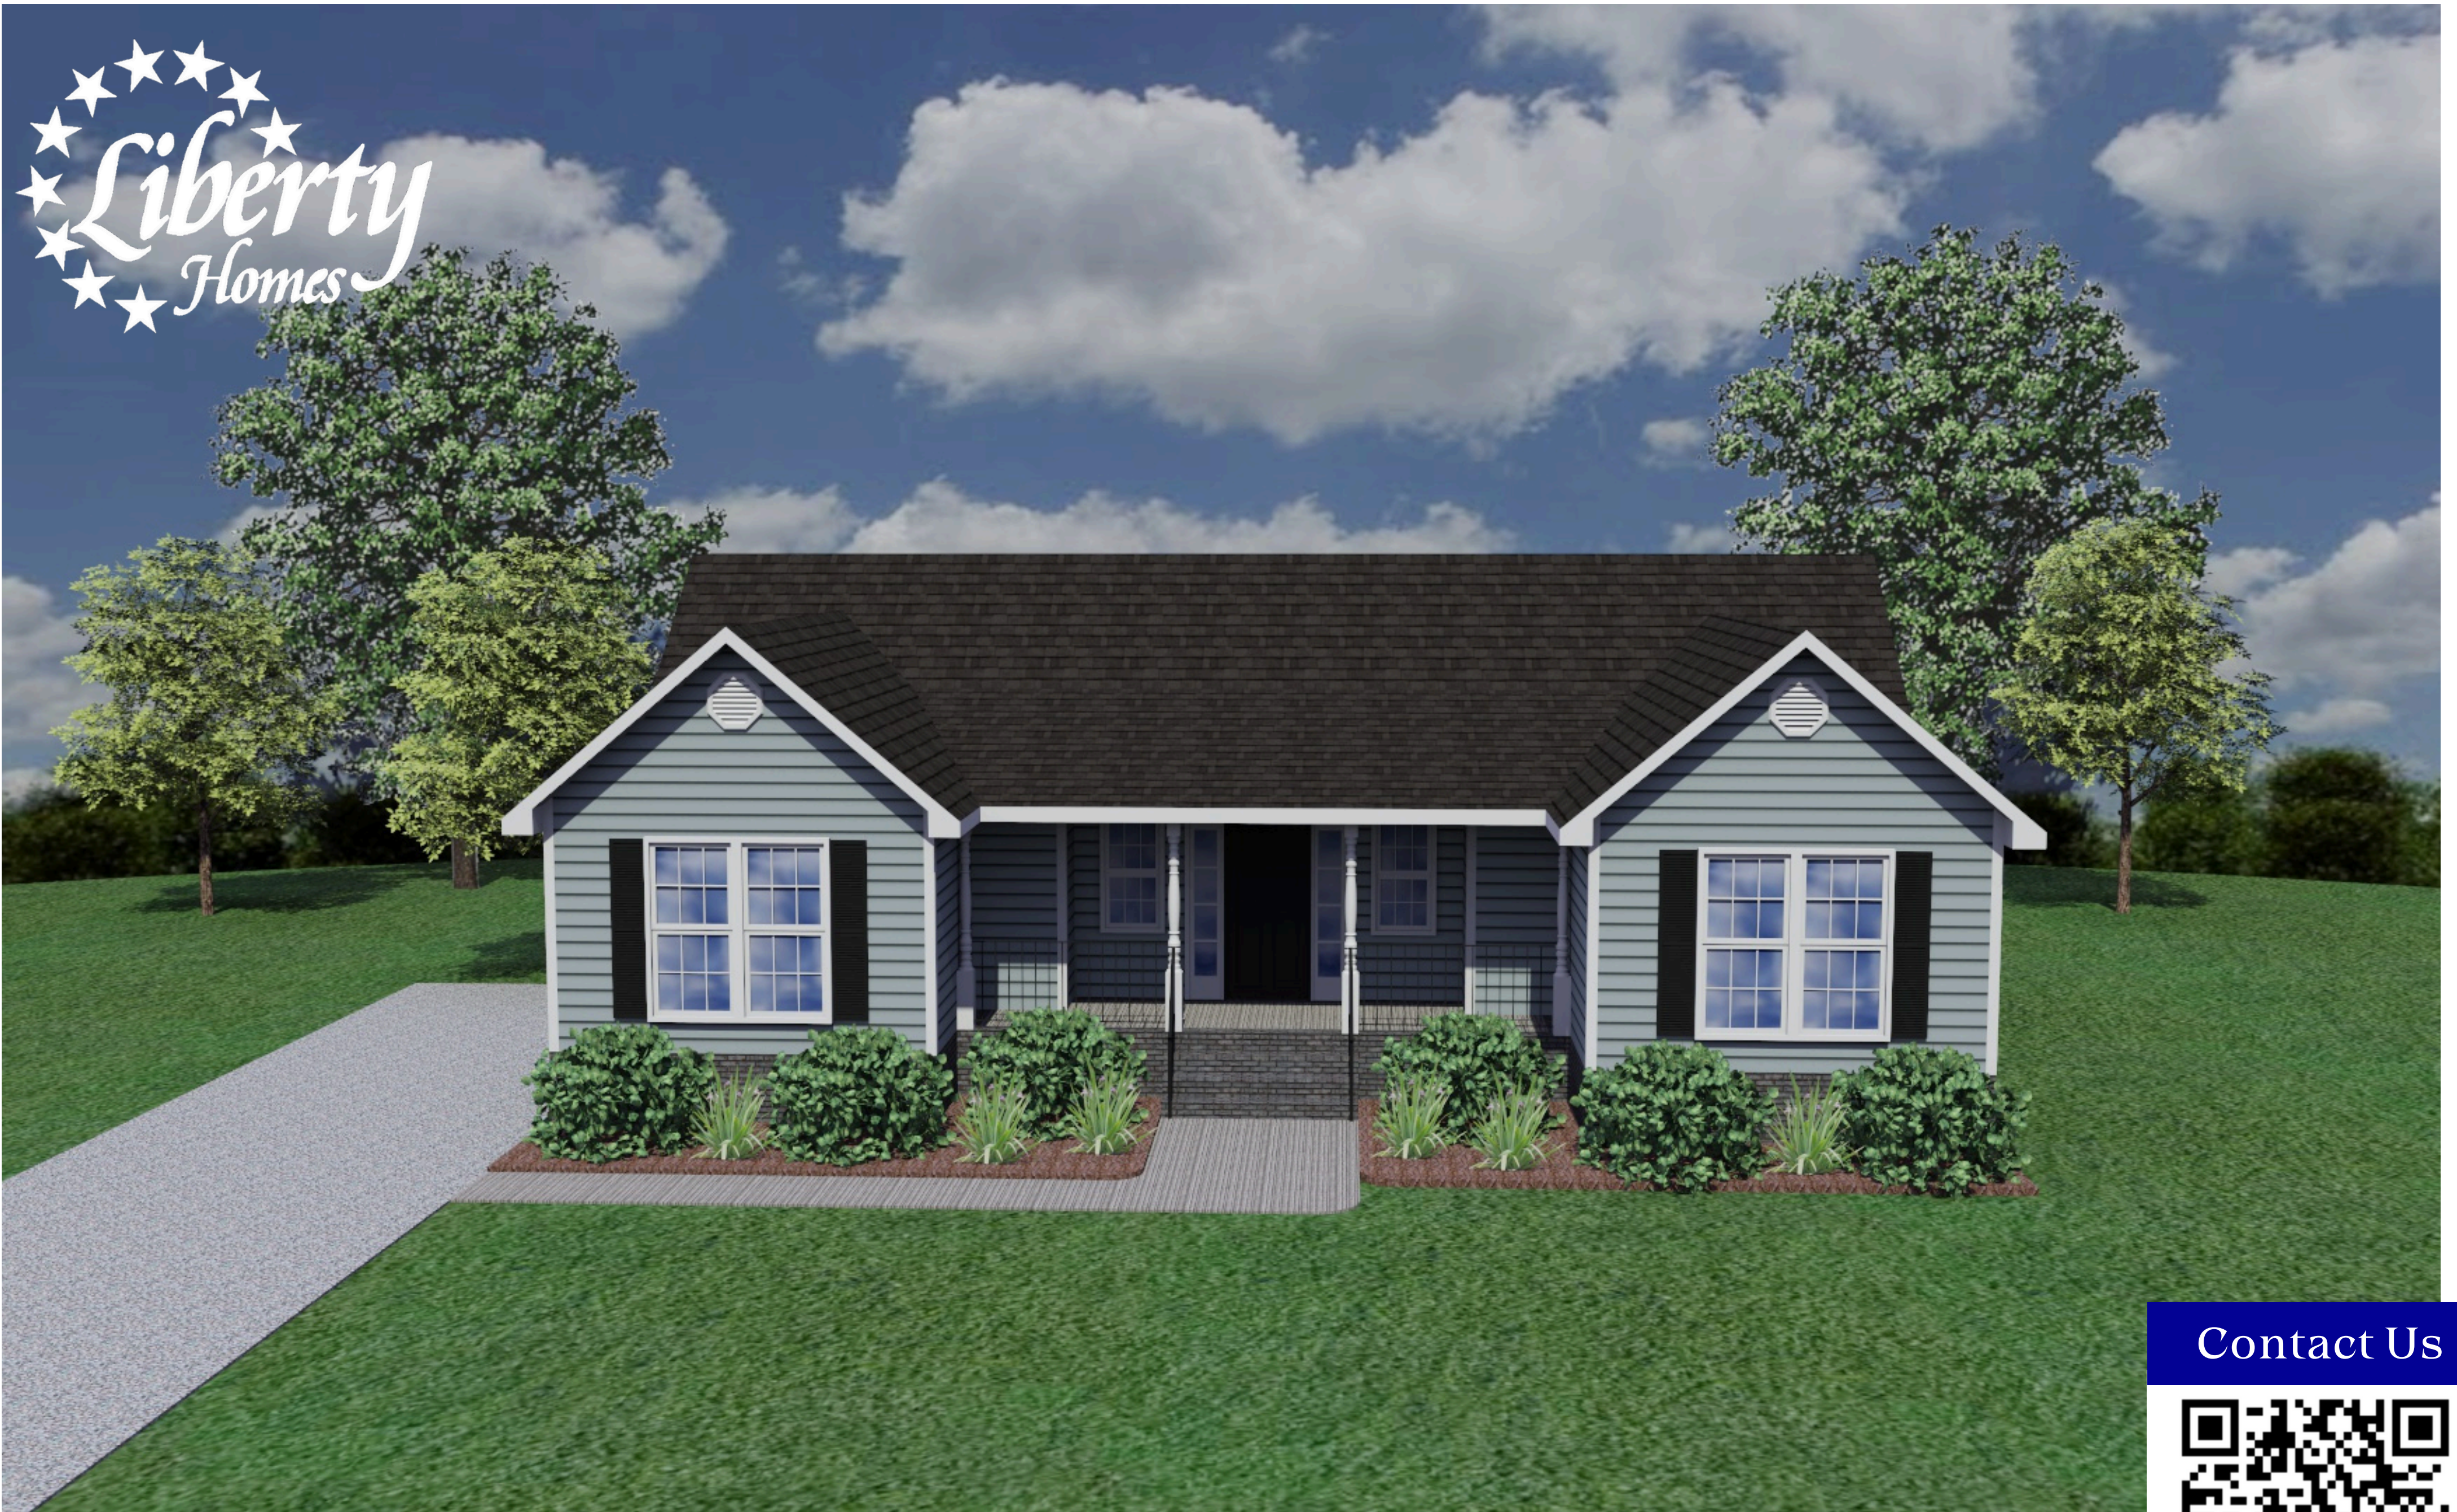

THE WYNDHAM

ELEVATION A

Renderings and Plans are for marketing purposes only and are shown with additional options including siding. This information is deemed accurate, but cannot be guaranteed. Builder reserves the right to make changes at any time.

Contact Us

THE WYNDHAM

OPTIONAL ELEVATIONS

Additional Elevations shown w/ shake, board and batten, PVC window trim, and/or architectural gable accents.

Elevation B

Elevation A

Elevation B

Renderings and Plans are for marketing purposes only and are shown with additional options including siding. This information is deemed accurate, but cannot be guaranteed. Builder reserves the right to make changes at any time.

THE WYNDHAM

1388 Finished Square Feet
1 Level/3BR/2BA
Spacious Great Room
Dining Room

Liberty Homes VA, Inc.
8249 Crown Colony
Parkway
Mechanicsville, VA 23116

Phone: (804) 730-7770
LibertyHomesVA.com

First Floor