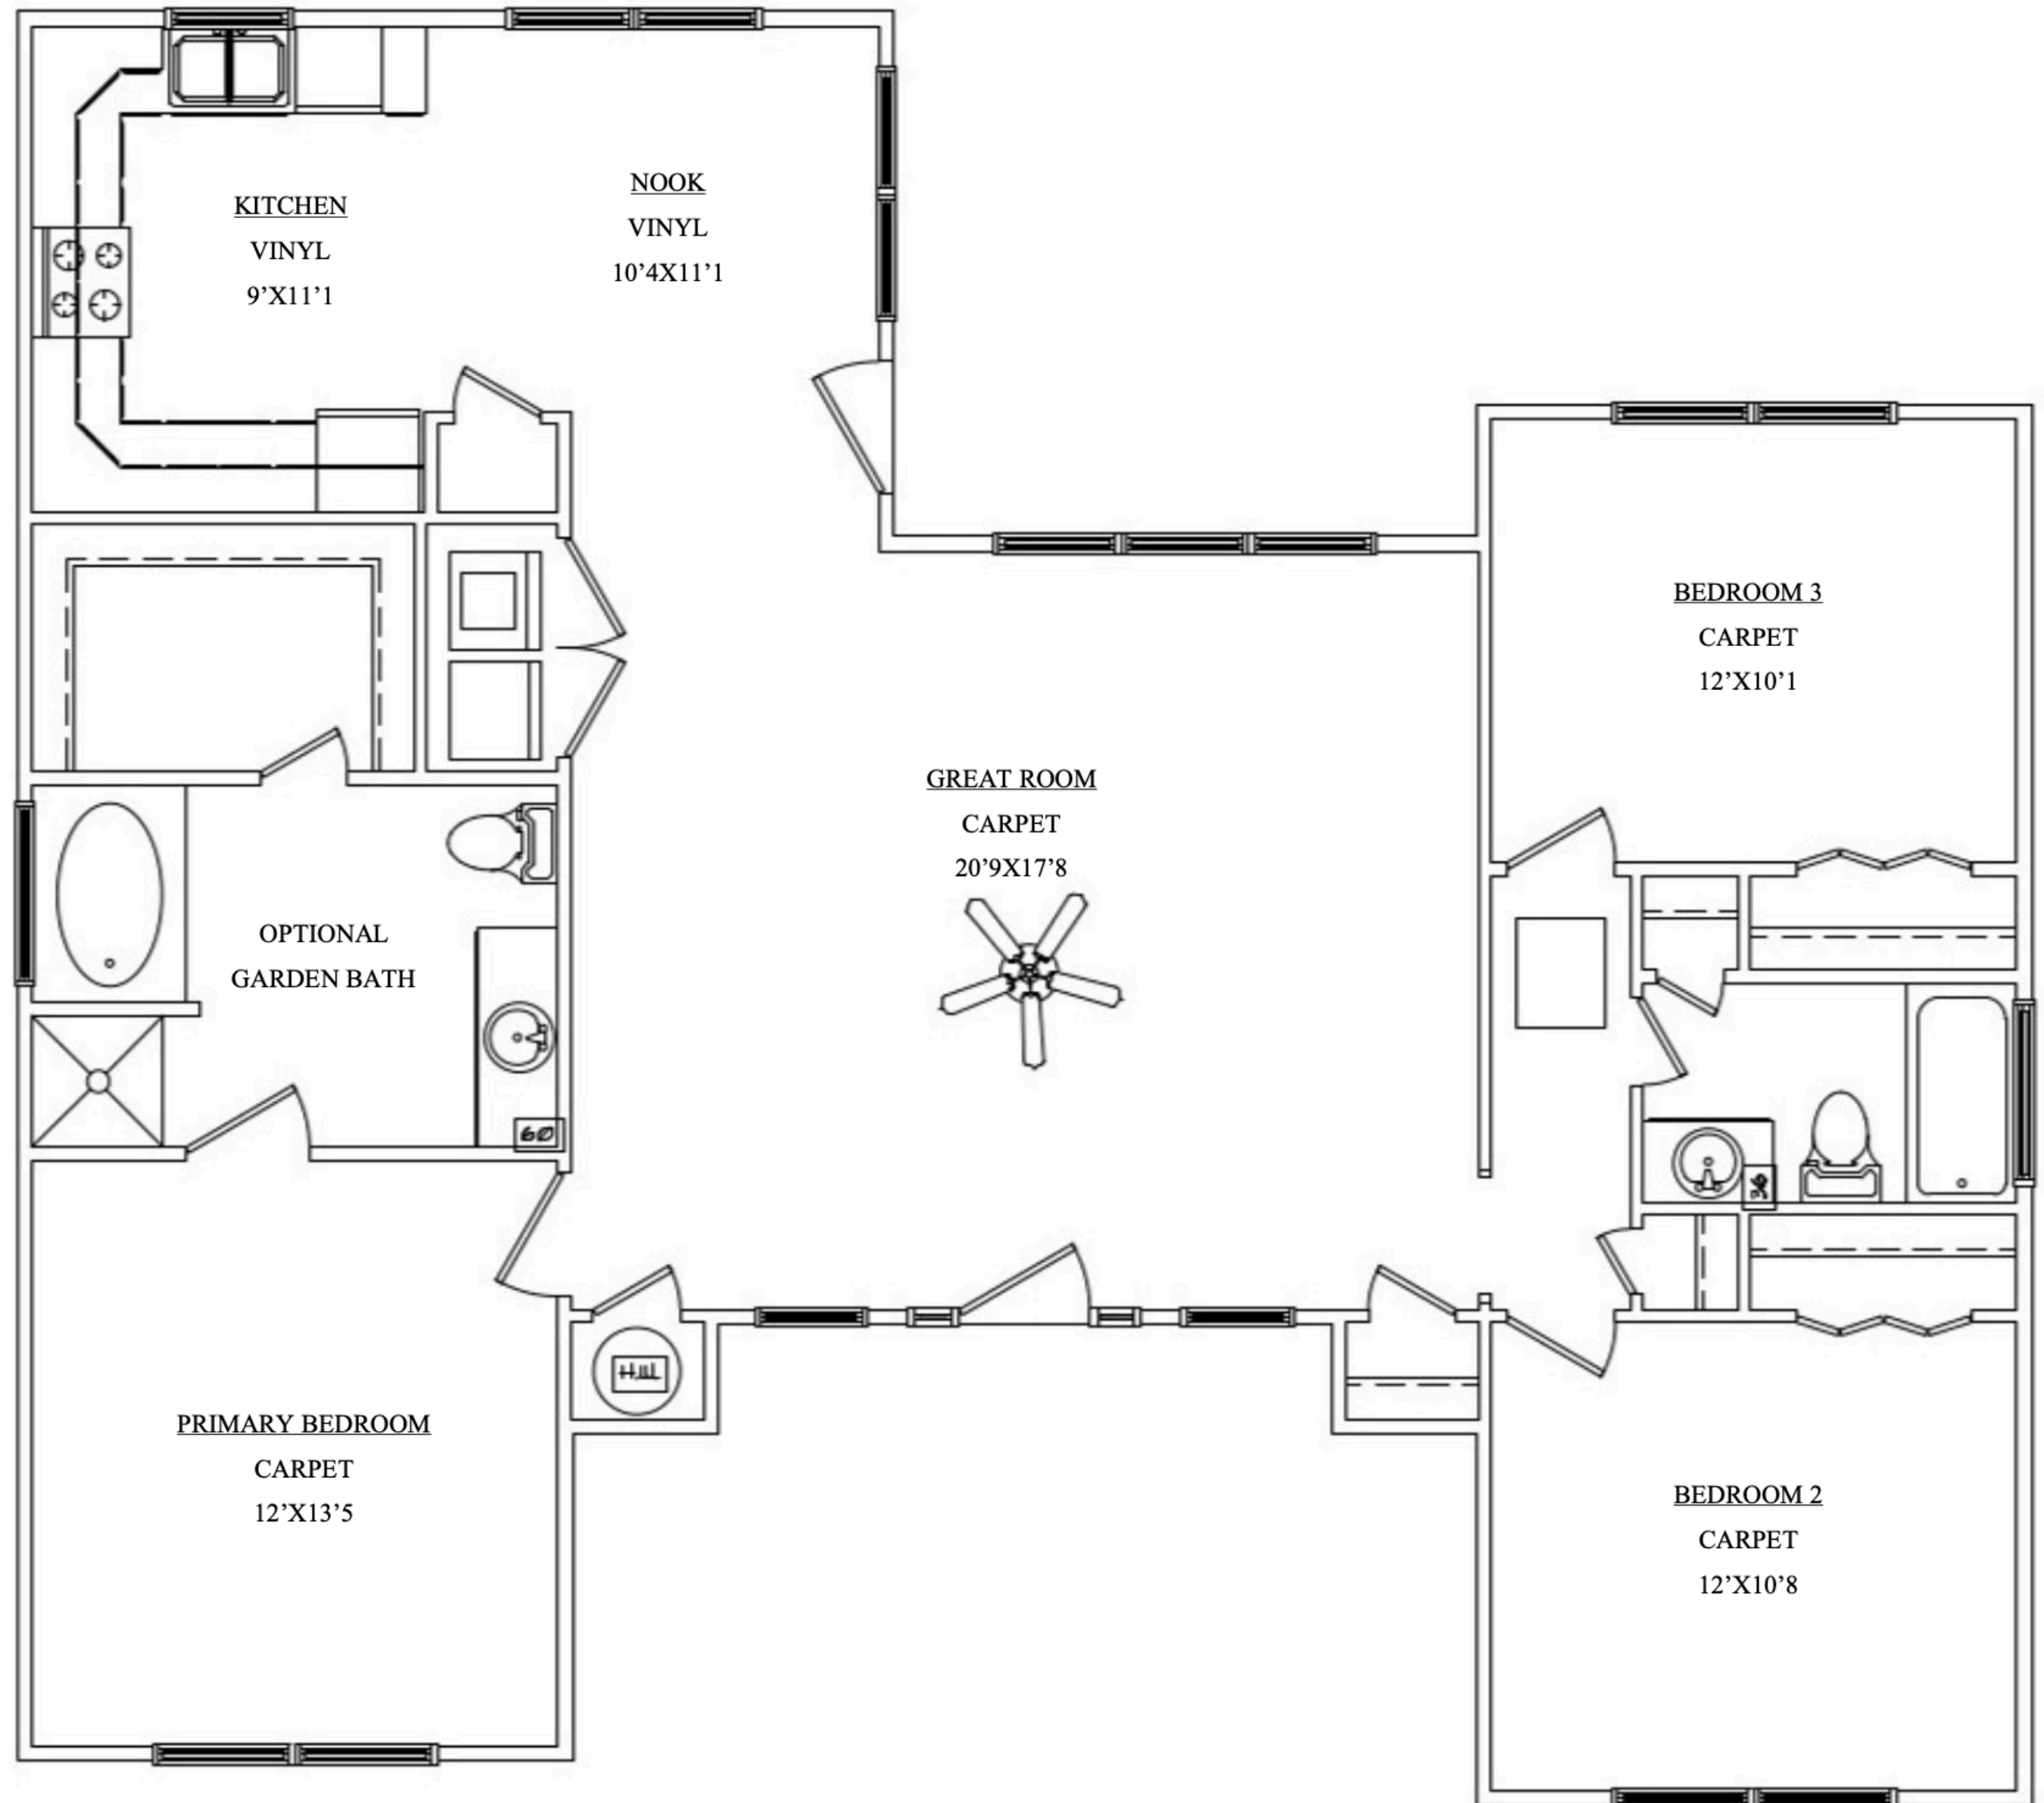

Contact Us

THE WYNDHAM

OPTIONAL ELEVATIONS

Additional Elevations shown w/ shake, board and batten, PVC window trim, and/or architectural gable accents.

Elevation B

Elevation A

Elevation B

Renderings and Plans are for marketing purposes only and are shown with additional options including siding. This information is deemed accurate, but cannot be guaranteed. Builder reserves the right to make changes at any time.

THE WYNDHAM

1388 Finished Square Feet
1 Level/3BR/2BA
Spacious Great Room
Dining Room

Liberty Homes VA, Inc.
8249 Crown Colony
Parkway
Mechanicsville, VA 23116

Phone: (804) 730-7770
LibertyHomesVA.com

First Floor