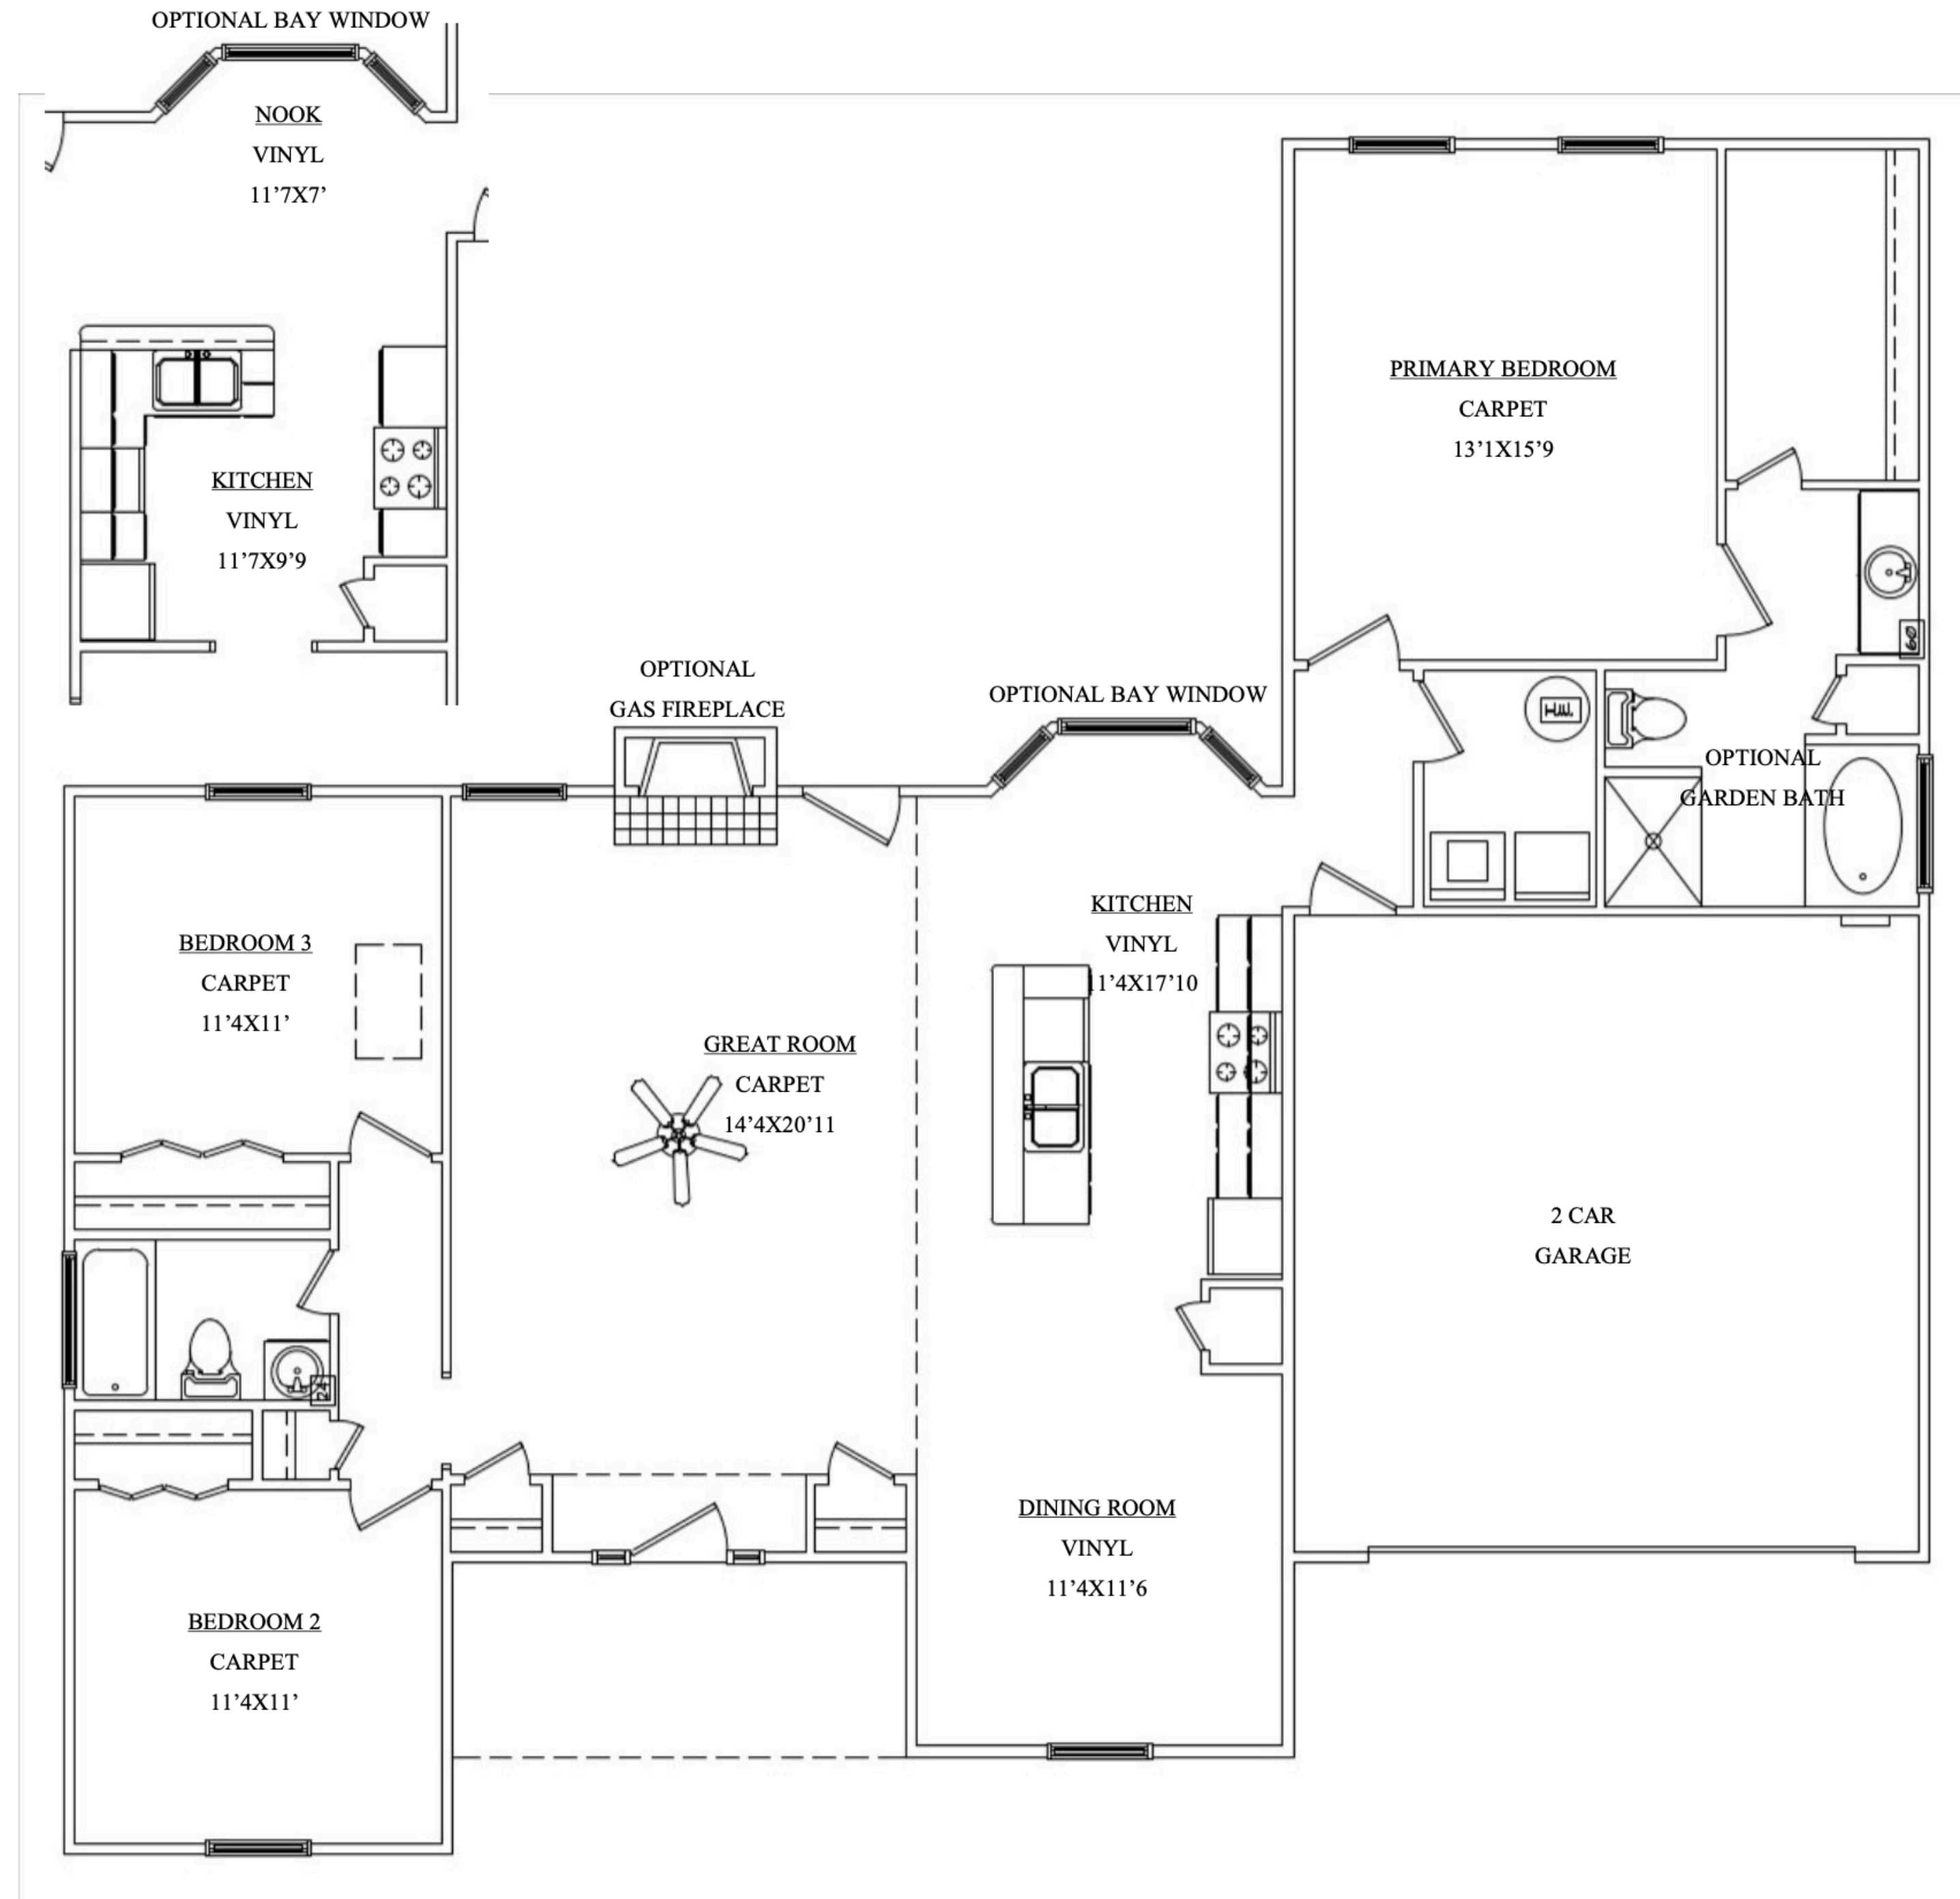

THE MARIE

Contact Us

ELEVATION A

Renderings and Plans are for marketing purposes only and are shown with additional options including siding . This information is deemed accurate, but cannot be guaranteed. Builder reserves the right to make changes at any time.

THE MARIE

OPTIONAL ELEVATIONS

Additional Elevations shown w/ shake, board and batten, PVC window trim, and/or architectural gable accents.

Elevation A

Elevation A

Elevation A

Elevation A

Elevation A

THE MARIE

1578 Finished Square Feet
1 Level/3BR/2BA
Spacious Great Room
Dining Room
Optional Kitchen Layout

Liberty Homes VA, Inc.
8249 Crown Colony
Parkway
Mechanicsville, VA 23116

Phone: (804) 730-7770
LibertyHomesVA.com