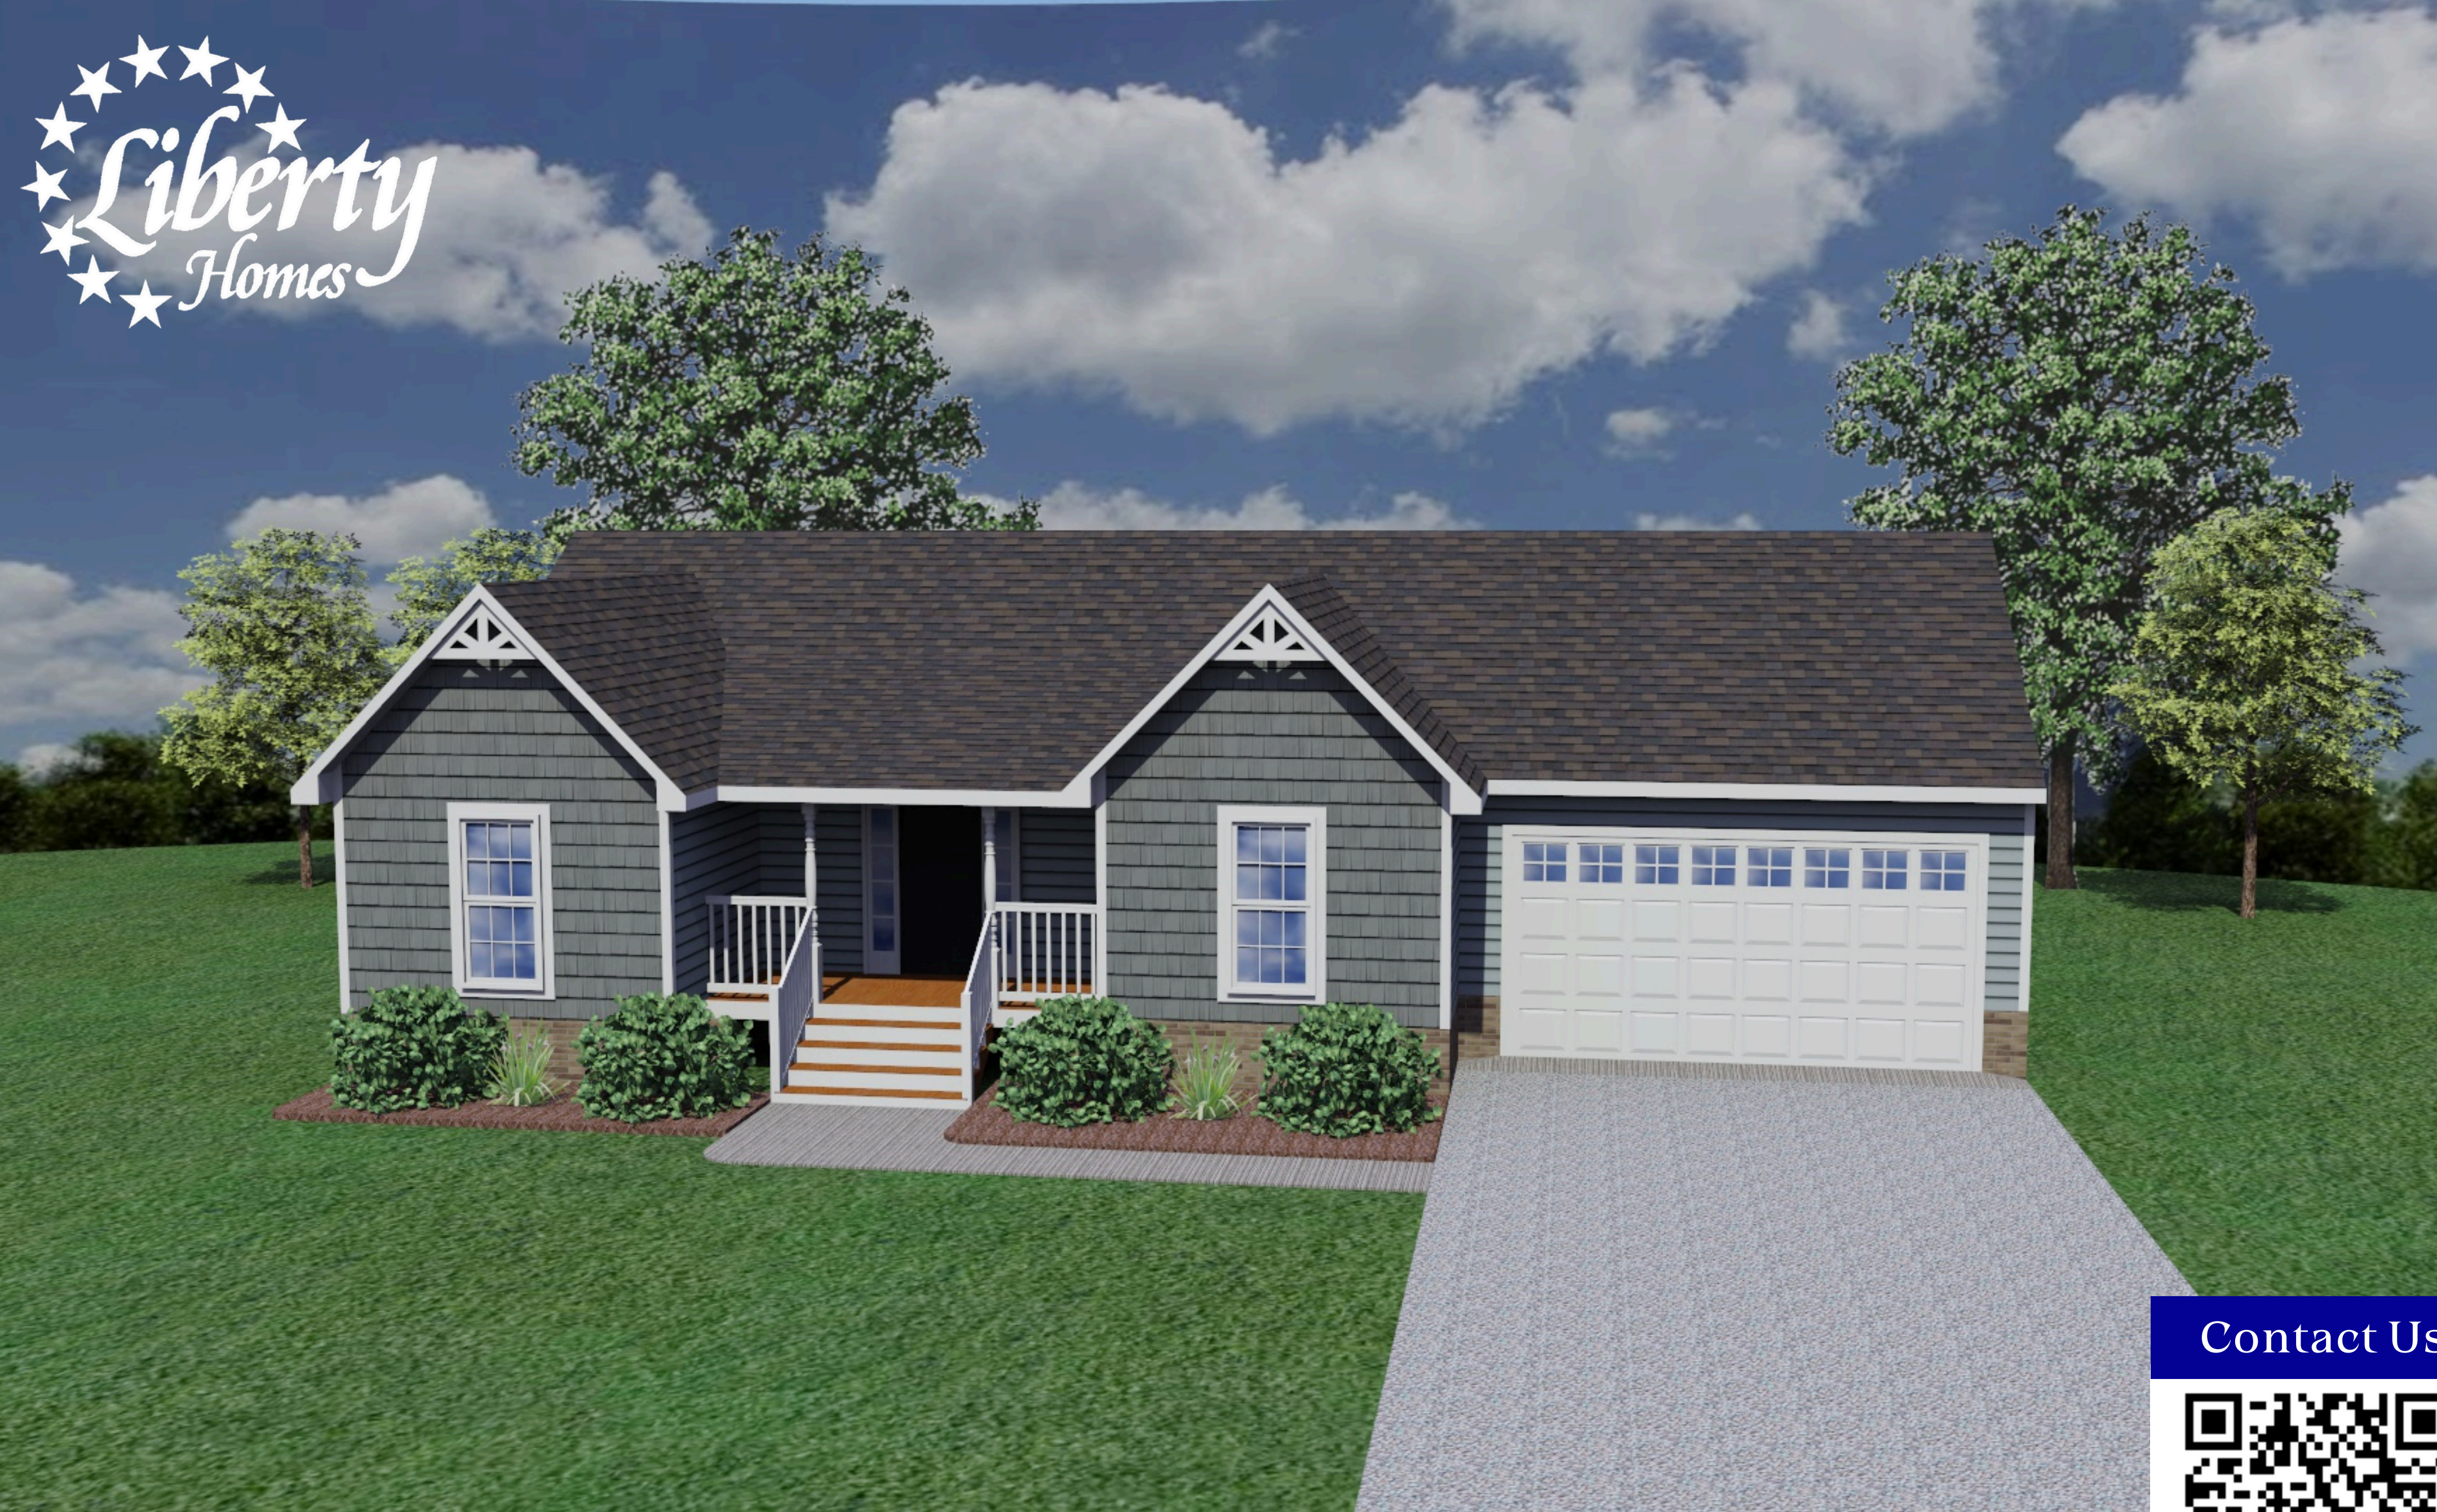

THE MARIE

Contact Us

ELEVATION A

Renderings and Plans are for marketing purposes only and are shown with additional options including siding . This information is deemed accurate, but cannot be guaranteed. Builder reserves the right to make changes at any time.

THE MARIE

OPTIONAL ELEVATIONS

Additional Elevations shown w/ shake, board and batten, PVC window trim, and/or architectural gable accents.

Elevation A

Elevation A

Elevation A

Elevation A

Elevation A

Renderings and Plans are for marketing purposes only and are shown with additional options including siding. This information is deemed accurate, but cannot be guaranteed. Builder reserves the right to make changes at any time.

THE MARIE

1578 Finished Square Feet
1 Level/3BR/2BA
Spacious Great Room
Dining Room
Optional Kitchen Layout

Liberty Homes VA, Inc.
8249 Crown Colony
Parkway
Mechanicsville, VA 23116

Phone: (804) 730-7770
LibertyHomesVA.com