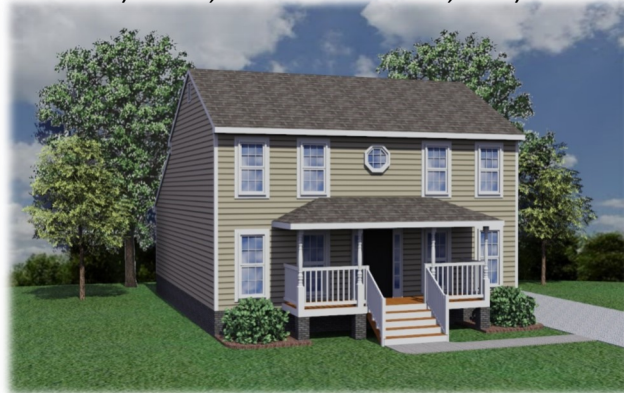

*Elevation A*

*LibertyHomesVA.com*

*The Elizabeth*

Renderings and Plans are for marketing purposes only and are shown with additional options including siding. This information is deemed accurate, but cannot be guaranteed. Builder reserves the right to make changes at any time.

# The Elizabeth Optional Elevations

*Elevation B*

*Elevation C*

*ADDITIONAL ELEVATIONS SHOWN W/ SHAKE, BOARD AND BATTEN, AND/OR ARCHITECTURAL GABLE ACCENTS*

*Elevation A*

*Elevation B*

*Elevation C*

Renderings and Plans are for marketing purposes only and are shown with additional options including siding. This information is deemed accurate, but cannot be guaranteed. Builder reserves the right to make changes at any time.

# The Elizabeth Floor Plan

Liberty Homes, Inc.

8249 Crown Colony Parkway  
Mechanicsville, VA 23116

Phone: (804) 730-7770

[LibertyHomesVA.com](http://LibertyHomesVA.com)

---

1764 Finished Square Feet

3BR/2.5BA

Vaulted Ceiling in Nook  
Optional Bay Window in Nook  
Optional Garden Bath

Renderings and Plans are for marketing purposes only and are shown with additional options including siding. This information is deemed accurate, but cannot be guaranteed. Builder reserves the right to make changes at any time.