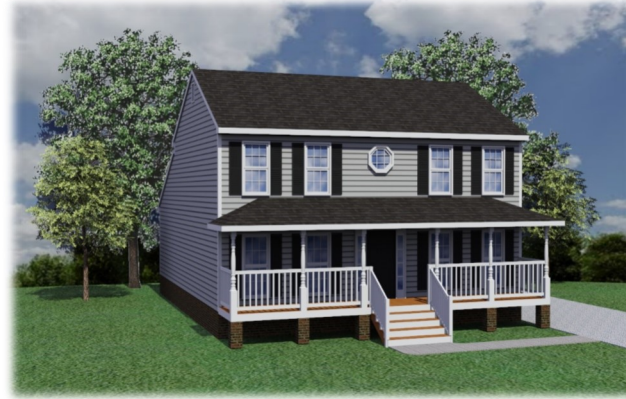

*Elevation A*

*LibertyHomesVA.com*

*The Elizabeth*

Renderings and Plans are for marketing purposes only and are shown with additional options including siding. This information is deemed accurate, but cannot be guaranteed. Builder reserves the right to make changes at any time.

# The Elizabeth Optional Elevations

*Elevation B*

*Elevation C*

*ADDITIONAL ELEVATIONS SHOWN W/ SHAKE, BOARD AND BATTEN, AND/OR ARCHITECTURAL GABLE ACCENTS*

*Elevation A*

*Elevation B*

*Elevation C*

Renderings and Plans are for marketing purposes only and are shown with additional options including siding. This information is deemed accurate, but cannot be guaranteed. Builder reserves the right to make changes at any time.

# The Elizabeth Floor Plan

Liberty Homes, Inc.

8249 Crown Colony Parkway  
Mechanicsville, VA 23116

Phone: (804) 730-7770

[LibertyHomesVA.com](http://LibertyHomesVA.com)

---

1764 Finished Square Feet

3BR/2.5BA

Vaulted Ceiling in Nook  
Optional Bay Window in Nook  
Optional Garden Bath

Renderings and Plans are for marketing purposes only and are shown with additional options including siding. This information is deemed accurate, but cannot be guaranteed. Builder reserves the right to make changes at any time.