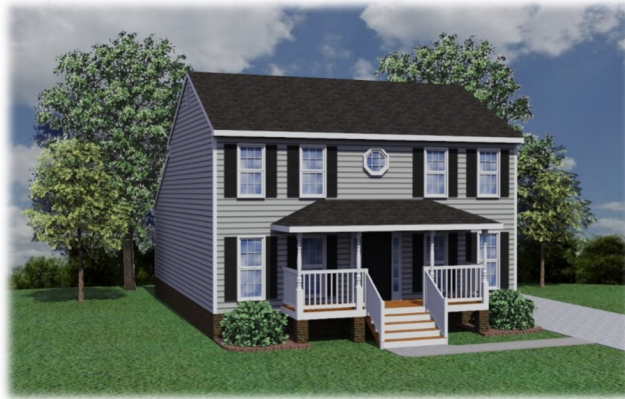

*Elevation A*

*LibertyHomesVA.com*

*The Elizabeth*

Renderings and Plans are for marketing purposes only and are shown with additional options including siding. This information is deemed accurate, but cannot be guaranteed. Builder reserves the right to make changes at any time.

# The Elizabeth Optional Elevations

*Elevation B*

*Elevation C*

*ADDITIONAL ELEVATIONS SHOWN W/ SHAKE, BOARD AND BATTEN, AND/OR ARCHITECTURAL GABLE ACCENTS*

*Elevation A*

*Elevation B*

*Elevation C*

Renderings and Plans are for marketing purposes only and are shown with additional options including siding. This information is deemed accurate, but cannot be guaranteed. Builder reserves the right to make changes at any time.

# The Elizabeth Floor Plan

Liberty Homes, Inc.

8249 Crown Colony Parkway  
Mechanicsville, VA 23116

Phone: (804) 730-7770

[LibertyHomesVA.com](http://LibertyHomesVA.com)

---

1764 Finished Square Feet

3BR/2.5BA