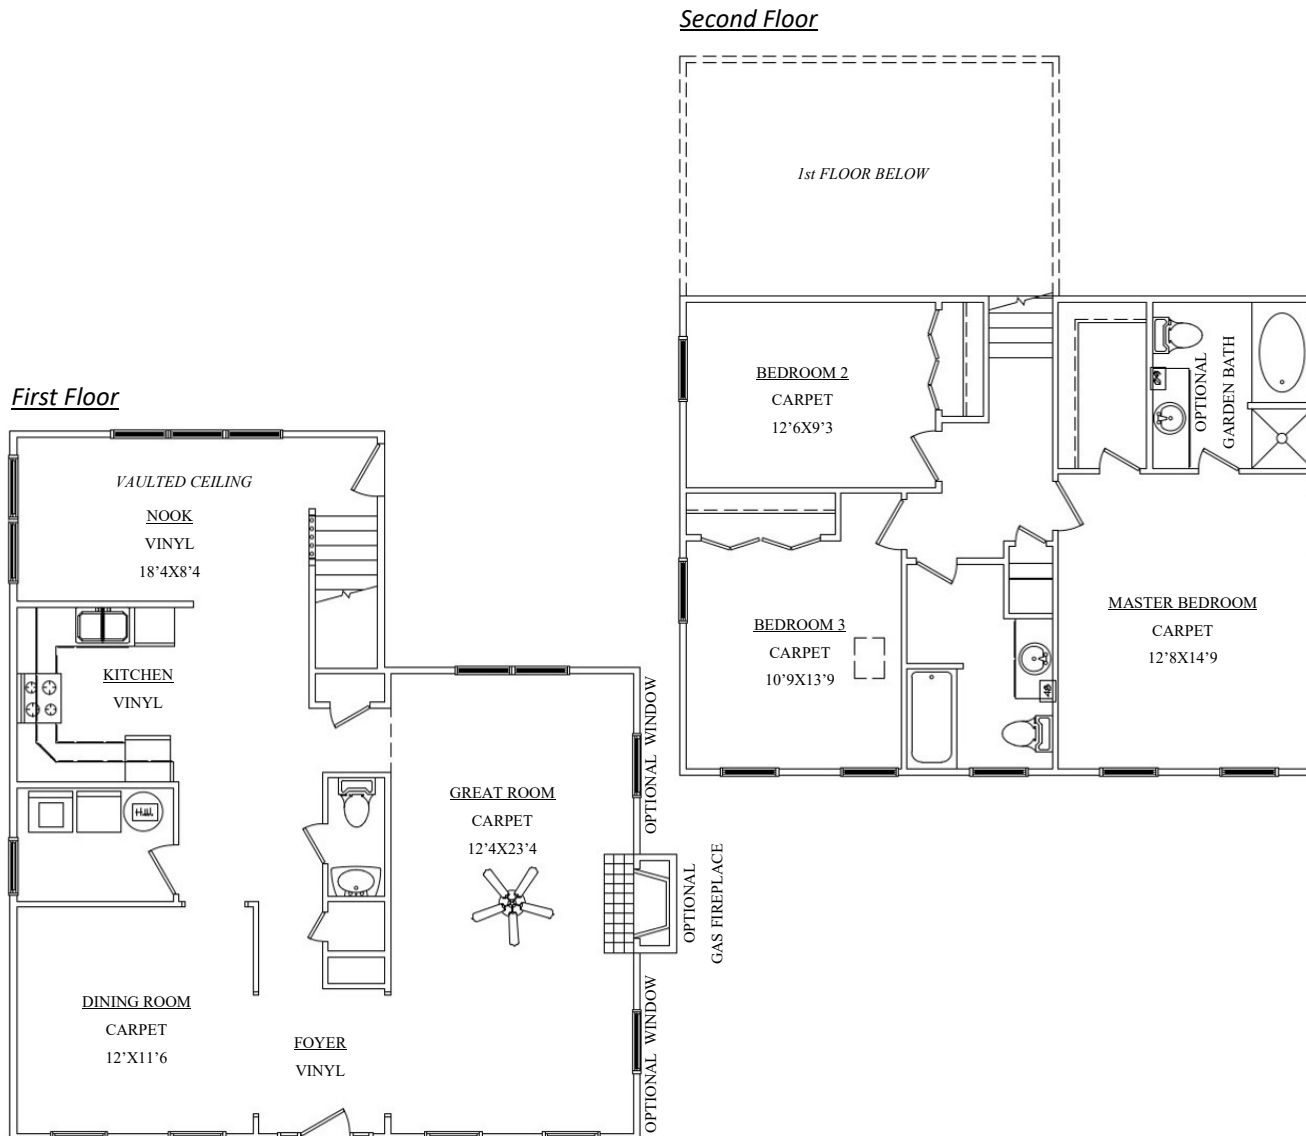

# The Elizabeth Optional Elevations

*Elevation B*

*Elevation C*

*ADDITIONAL ELEVATIONS SHOWN W/ SHAKE, BOARD AND BATTEN, AND/OR ARCHITECTURAL GABLE ACCENTS*

*Elevation A*

*Elevation B*

*Elevation C*

Renderings and Plans are for marketing purposes only and are shown with additional options including siding. This information is deemed accurate, but cannot be guaranteed. Builder reserves the right to make changes at any time.

# The Elizabeth Floor Plan

Liberty Homes, Inc.

8249 Crown Colony Parkway  
Mechanicsville, VA 23116

Phone: (804) 730-7770

[LibertyHomesVA.com](http://LibertyHomesVA.com)

---

1764 Finished Square Feet

3BR/2.5BA

Vaulted Ceiling in Nook  
Optional Bay Window in Nook  
Optional Garden Bath

Renderings and Plans are for marketing purposes only and are shown with additional options including siding. This information is deemed accurate, but cannot be guaranteed. Builder reserves the right to make changes at any time.