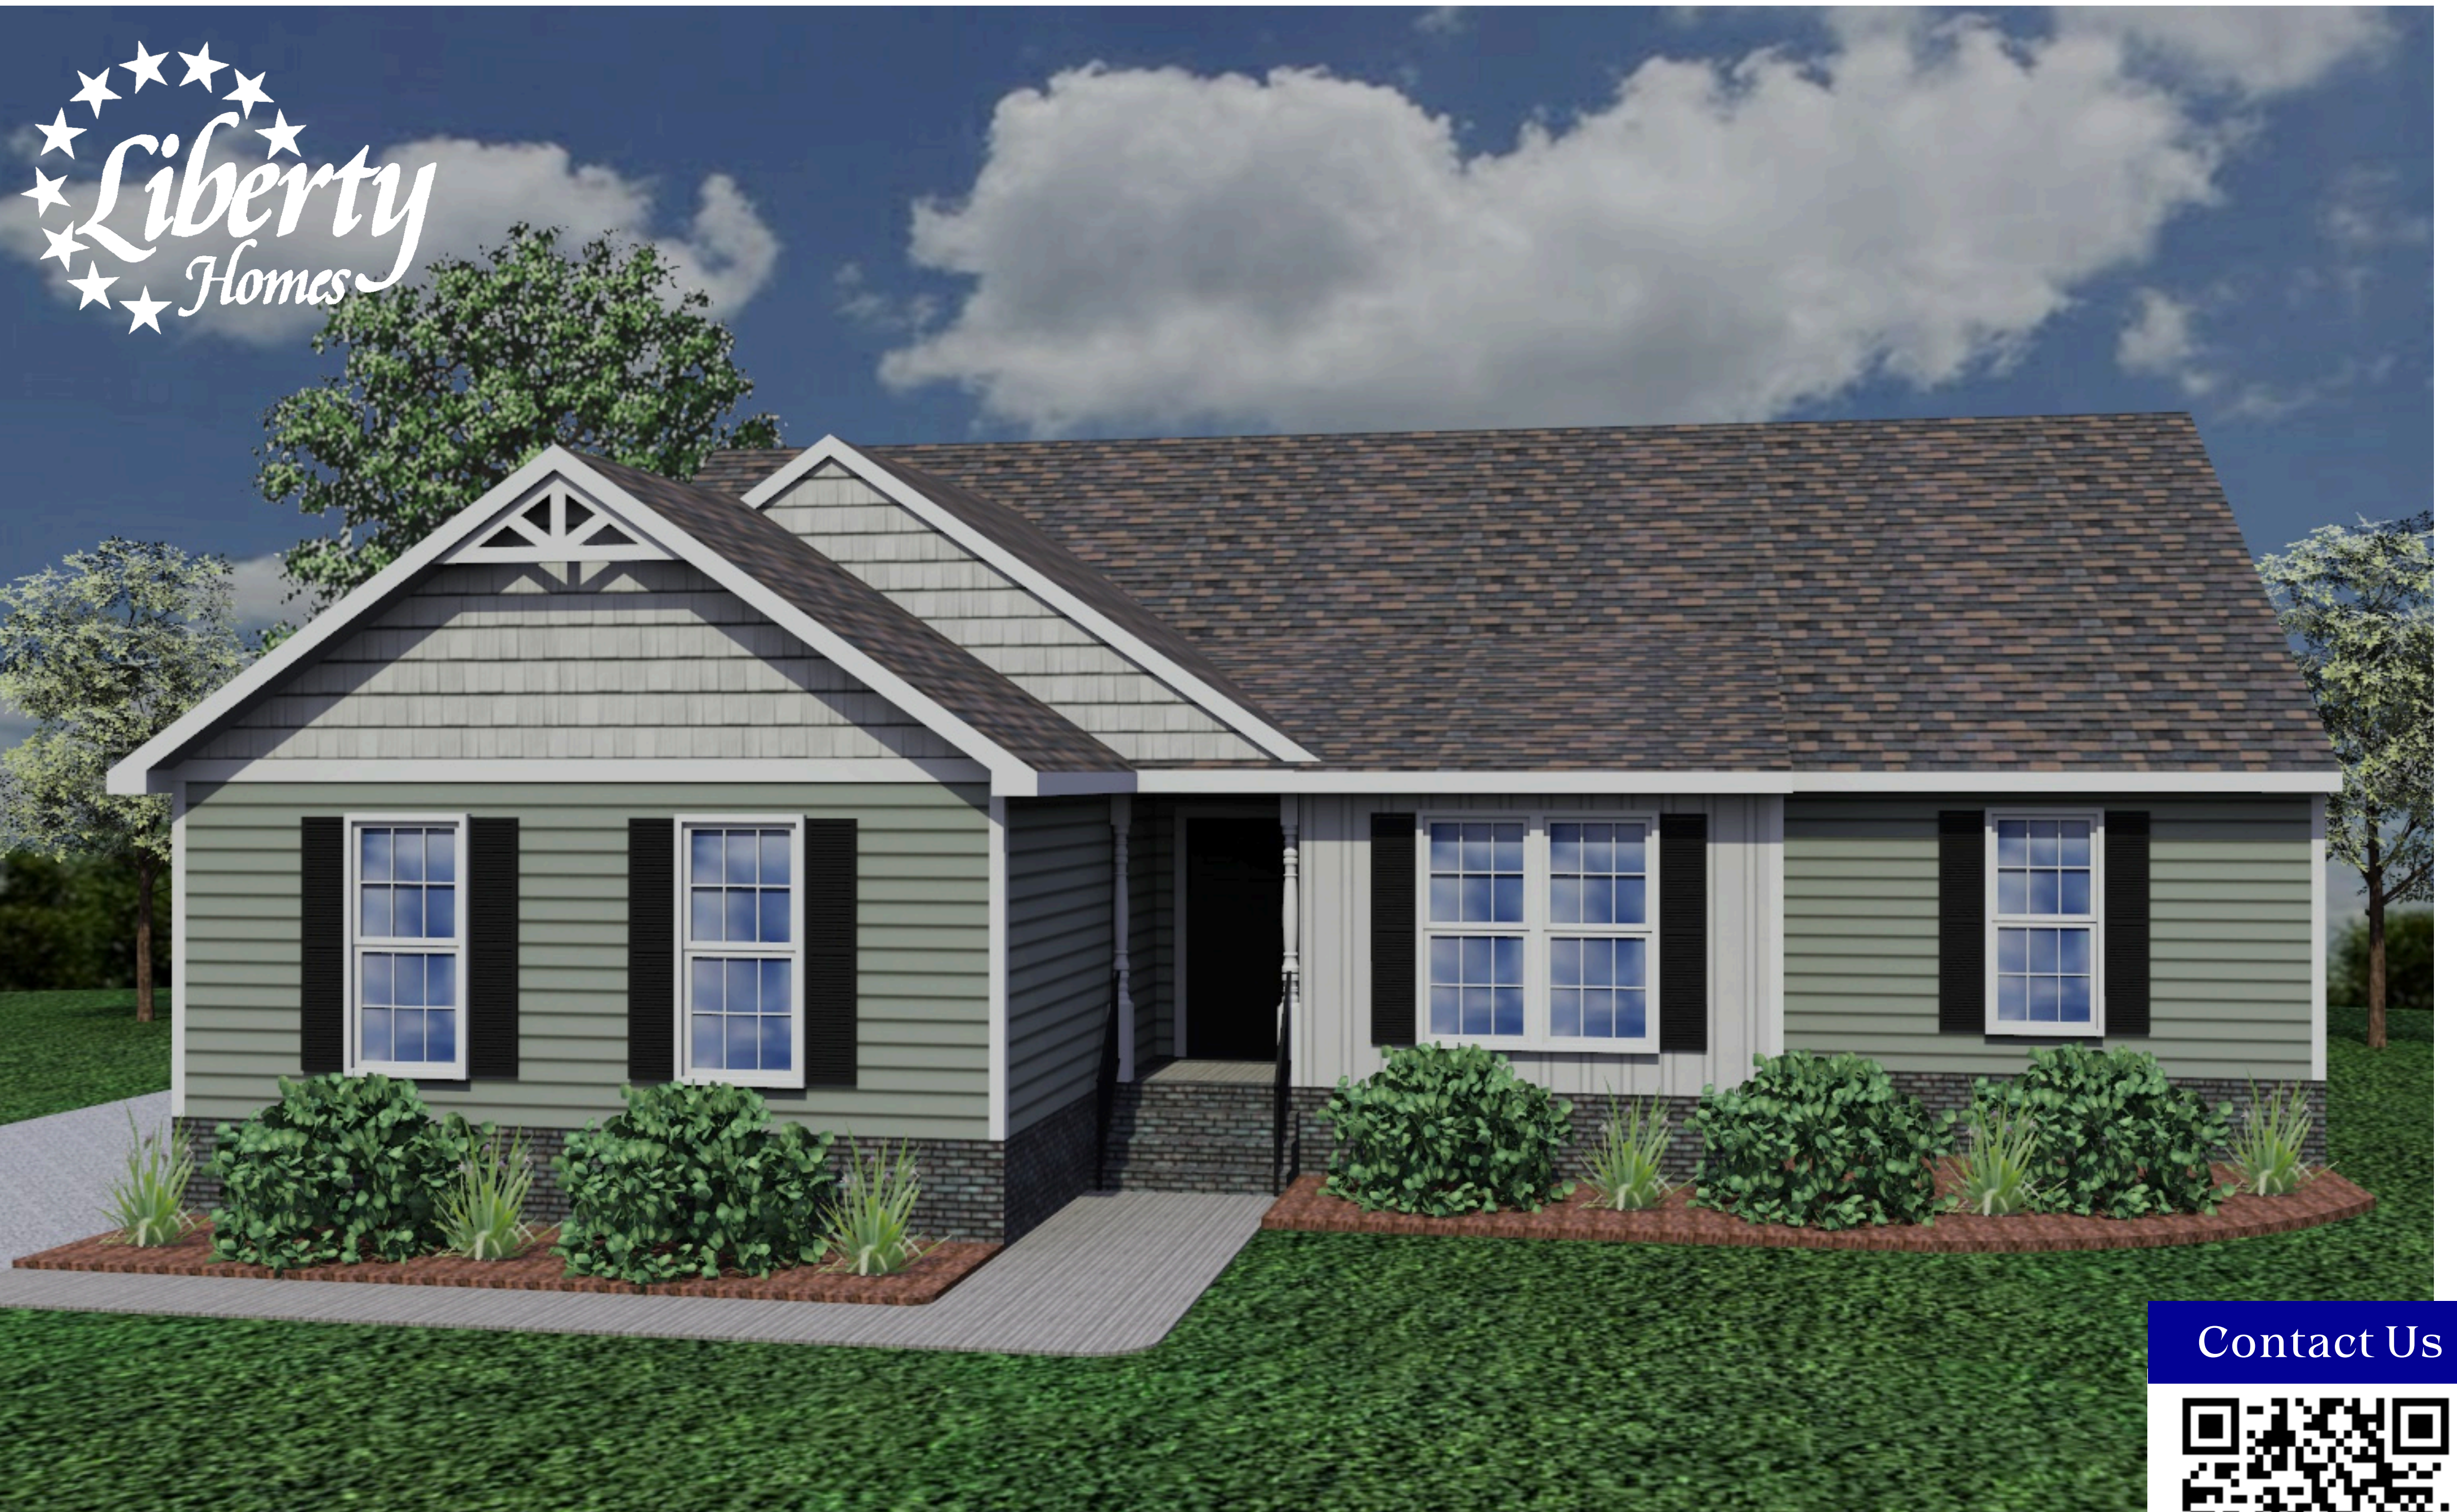

# THE FENWICK

---

ELEVATION A

Renderings and Plans are for marketing purposes only and are shown with additional options including siding . This information is deemed accurate, but cannot be guaranteed. Builder reserves the right to make changes at any time.

# THE FENWICK

---

## OPTIONAL ELEVATIONS

Additional Elevations shown w/ shake, board and batten, PVC window trim, and/or architectural gable accents.

Elevation A

Elevation A

Elevation A

Elevation A

Elevation A

Renderings and Plans are for marketing purposes only and are shown with additional options including siding. This information is deemed accurate, but cannot be guaranteed. Builder reserves the right to make changes at any time.

# THE FENWICK

1685 Finished Square Feet  
1 Level/3BR/2BA  
Great Room  
2-Car Garage

Liberty Homes VA, Inc.  
8249 Crown Colony  
Parkway  
Mechanicsville, VA 23116

Phone: (804) 730-7770  
LibertyHomesVA.com